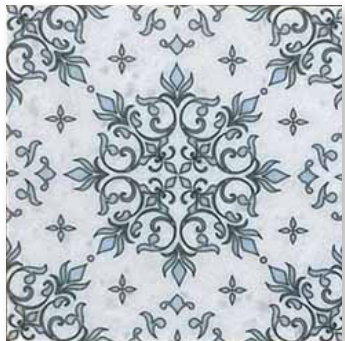

DECO STONE

MARBLE
COLLECTION

MALINE TILE
ELEVATE YOUR SHOWROOM

malinetile.com

DECO STONE

Stock Sizes

6"x6"

Available Colors

Bali Blue

Bali Grey

Kyoto Blue

Kyoto Grey

Mandalay Blue

Mandalay Grey

Seoul Blue

Seoul Grey