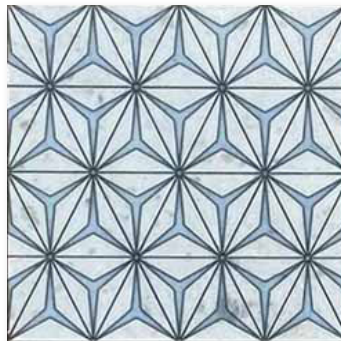

DECO STONE

MARBLE
COLLECTION

MALINE TILE
ELEVATE YOUR SHOWROOM

malinetile.com

DECO STONE

Stock Sizes

6"x6"

Available Colors

Bali Blue

Bali Grey

Kyoto Blue

Kyoto Grey

Mandalay Blue

Mandalay Grey

Seoul Blue

Seoul Grey