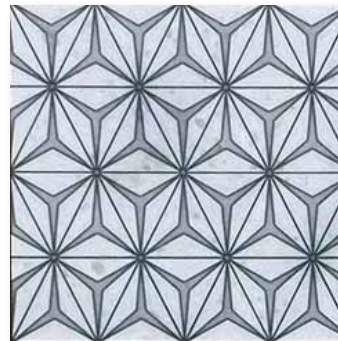

DECO STONE

MARBLE
COLLECTION

MALINE TILE
ELEVATE YOUR SHOWROOM

malinetile.com

DECO STONE

Stock Sizes

6"x6"

Available Colors

Bali Blue

Bali Grey

Kyoto Blue

Kyoto Grey

Mandalay Blue

Mandalay Grey

Seoul Blue

Seoul Grey